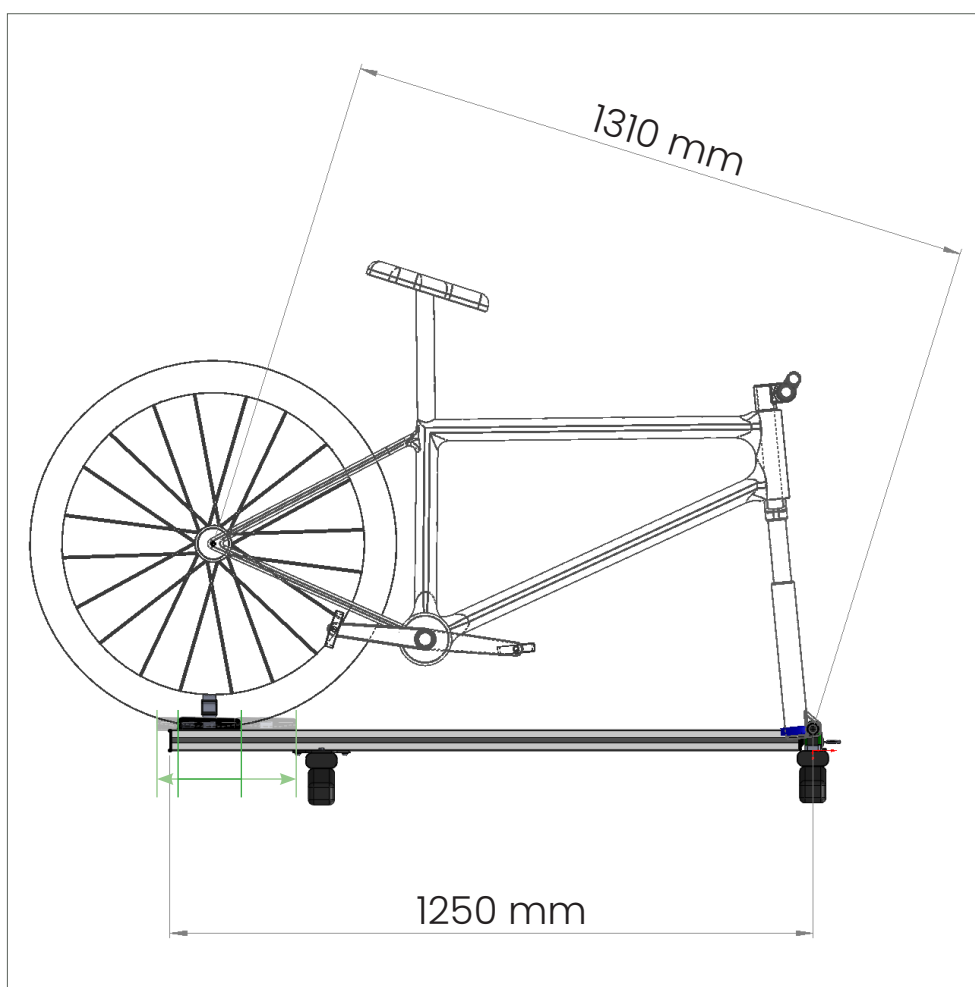

SIZE GUIDE

CIVI 3AXIS

1. FRONT THROUGH PIN SIZE

A - \varnothing 15x110 mm

B - \varnothing 15x100 mm

During purchase it is mandatory to select the correct size between A - \varnothing 15x110 mm / B - \varnothing 15x100 mm

To check the measurements of the bicycle pivot it is necessary to remove the front wheel and measure the diameter of the pivot. The front through axle can be 15 mm or, in the case of downhill bikes, 20 mm. After that you need to measure the distance between the milled inner faces of the fork (where the wheel hub is located), which can be 110 mm or 100 mm. This last measurement, measured in the absence of the wheel, could vary by a few millimetres (+/- 3 mm) depending on the internal tensions of the fork casting.

Civi 3Axis is designed for bicycles up to 30 kg equipped with a front through axle with a diameter of 15 mm and an internal fork opening for the wheel hub of 110 mm or 100 mm. The QR (Quick Release) systems and the Cannondale Lefty model forks are definitely excluded at the moment.

2. BAR LENGTH AND ALLOWED FRAME SIZES

The support is suitable for all frame sizes, from Small to Extra Large

The rear part of the bike is placed in the support seat. This component slides longitudinally accommodating the wheel in a section that can vary from 1.8" to 3". The installation is completed by fastening a certified belt.