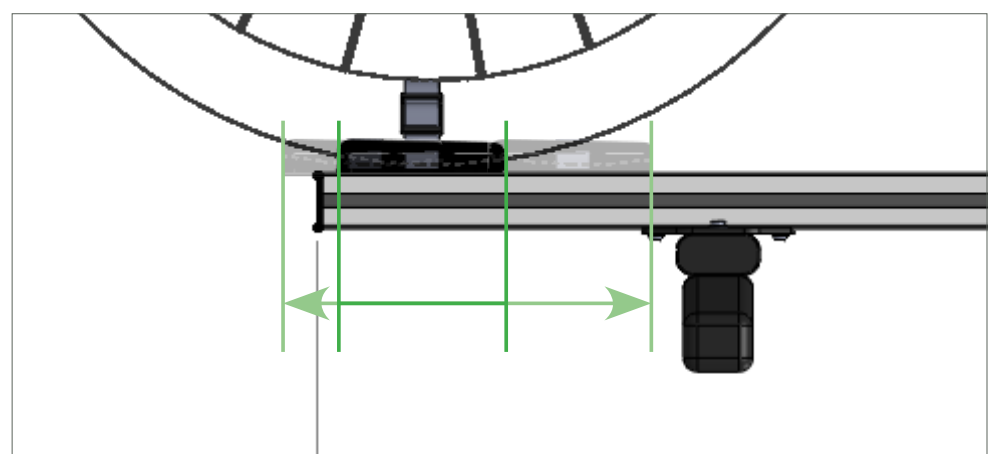

SIZE GUIDE

CIVI 3AXIS

1. FRONT THROUGH PIN SIZE

A - \varnothing 15x110 mm

B - \varnothing 15x100 mm

During purchase it is mandatory to select the correct size between A - \varnothing 15x110 mm / B - \varnothing 15x100 mm

To check the measurements of the bicycle pivot it is necessary to remove the front wheel and measure the diameter of the pivot. The front through axle can be 15 mm or, in the case of downhill bikes, 20 mm. After that you need to measure the distance between the milled inner faces of the fork (where the wheel hub is located), which can be 110 mm or 100 mm. This last measurement, measured in the absence of the wheel, could vary by a few millimetres (+/- 3 mm) depending on the internal tensions of the fork casting.

Civi 3Axis is designed for bicycles up to 30 kg equipped with a front through axle with a diameter of 15 mm and an internal fork opening for the wheel hub of 110 mm or 100 mm. The QR (Quick Release) systems and the Cannondale Lefty model forks are definitely excluded at the moment.

2. BAR LENGTH AND ALLOWED FRAME SIZES

The support is suitable for all frame sizes, from Small to Extra Large

The rear part of the bike is placed in the support seat. This component slides longitudinally accommodating the wheel in a section that can vary from 1.8" to 3". The installation is completed by fastening a certified belt.