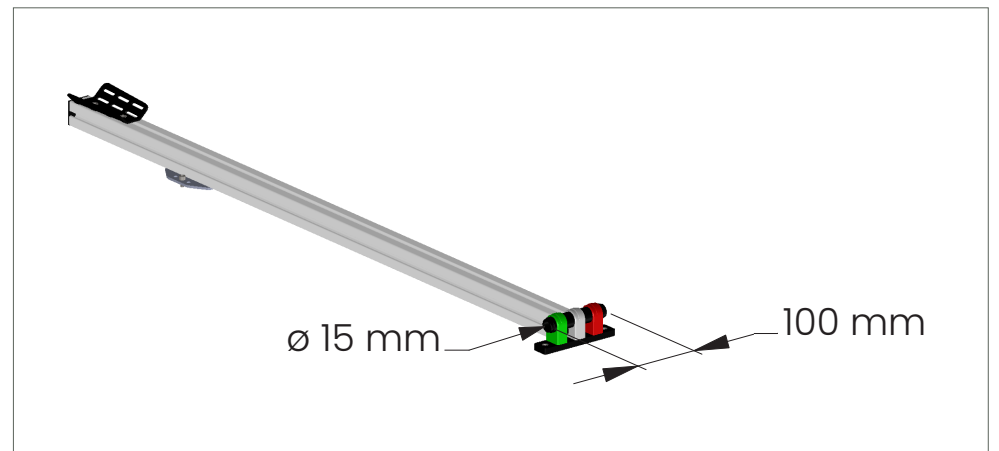

SIZE GUIDE

CIVI 3AXIS

1. FRONT THROUGH PIN SIZE

A - \varnothing 15x110 mm

B - \varnothing 15x100 mm

During purchase it is mandatory to select the correct size between A - \varnothing 15x110 mm / B - \varnothing 15x100 mm

To check the measurements of the bicycle pivot it is necessary to remove the front wheel and measure the diameter of the pivot. The front through axle can be 15 mm or, in the case of downhill bikes, 20 mm. After that you need to measure the distance between the milled inner faces of the fork (where the wheel hub is located), which can be 110 mm or 100 mm. This last measurement, measured in the absence of the wheel, could vary by a few millimetres (+/- 3 mm) depending on the internal tensions of the fork casting.

Civi 3Axis is designed for bicycles up to 30 kg equipped with a front through axle with a diameter of 15 mm and an internal fork opening for the wheel hub of 110 mm or 100 mm. The QR (Quick Release) systems and the Cannondale Lefty model forks are definitely excluded at the moment.

SIZES AVAILABLE	ALLOWED MEASURES
A - \varnothing 15x110 mm	\varnothing 15x107 mm / \varnothing 15x108 mm / \varnothing 15x109 mm / \varnothing 15x110 mm / \varnothing 15x111 mm / \varnothing 15x112 mm / \varnothing 15x113 mm
B - \varnothing 15x100 mm	\varnothing 15x97 mm / \varnothing 15x98 mm / \varnothing 15x99 mm / \varnothing 15x100 mm / \varnothing 15x101 mm / \varnothing 15x102 mm / \varnothing 15x103 mm