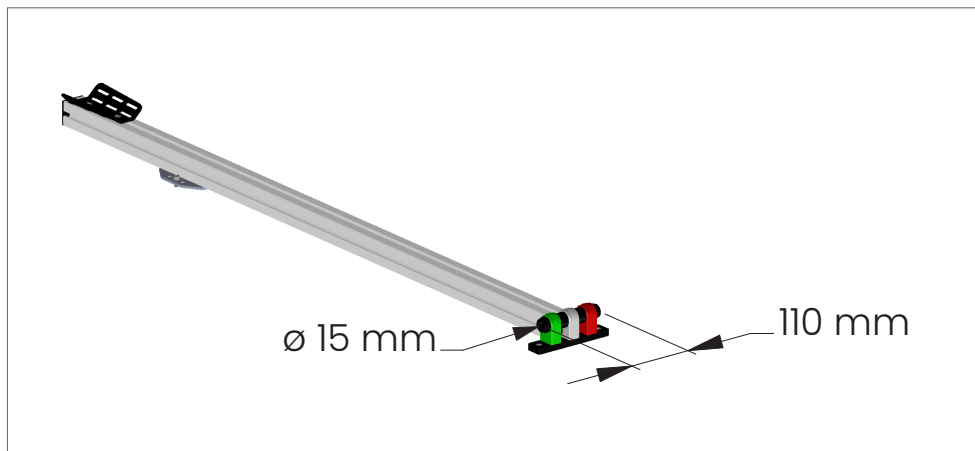

SIZE GUIDE

CIVI 3AXIS

1. FRONT THROUGH PIN SIZE

A - \varnothing 15x110 mm

B - \varnothing 15x100 mm

During purchase it is mandatory to select the correct size between A - \varnothing 15x110 mm / B - \varnothing 15x100 mm

To check the measurements of the bicycle pivot it is necessary to remove the front wheel and measure the diameter of the pivot. The front through axle can be 15 mm or, in the case of downhill bikes, 20 mm. After that you need to measure the distance between the milled inner faces of the fork (where the wheel hub is located), which can be 110 mm or 100 mm. This last measurement, measured in the absence of the wheel, could vary by a few millimetres (+/- 3 mm) depending on the internal tensions of the fork casting.

Civi 3Axis is designed for bicycles up to 30 kg equipped with a front through axle with a diameter of 15 mm and an internal fork opening for the wheel hub of 110 mm or 100 mm. The QR (Quick Release) systems and the Cannondale Lefty model forks are definitely excluded at the moment.

SIZES AVAILABLE	ALLOWED MEASURES
A - \varnothing 15x110 mm	\varnothing 15x107 mm / \varnothing 15x108 mm / \varnothing 15x109 mm / \varnothing 15x110 mm / \varnothing 15x111 mm / \varnothing 15x112 mm / \varnothing 15x113 mm
B - \varnothing 15x100 mm	\varnothing 15x97 mm / \varnothing 15x98 mm / \varnothing 15x99 mm / \varnothing 15x100 mm / \varnothing 15x101 mm / \varnothing 15x102 mm / \varnothing 15x103 mm